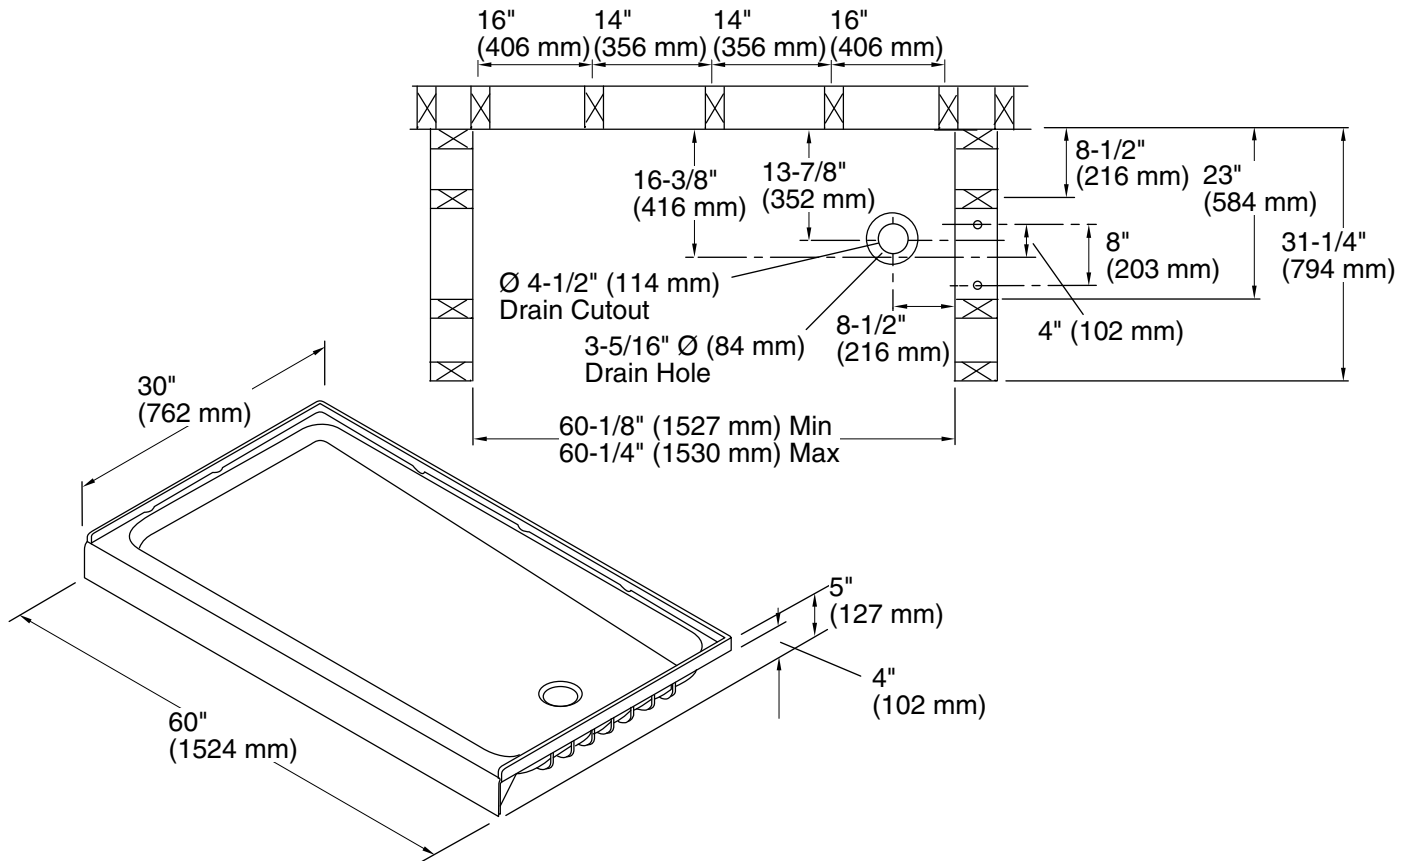

Ensemble™

60" x 30" shower base with right-hand drain

72171120

Features

- 4" threshold.
- Durable high-gloss finish with molded-in textured floor.
- Suitable for tile-down application.
- Compatible with Ensemble walls (series 7217)

For the most current Specification Sheet, go to www.sterlingplumbing.com.

8-22-2020 13:42 - US

Technical Information

All product dimensions are nominal.

Installation: Three-wall alcove

Drain location: Right

Weight: 38 lbs (17.2 kg)

Notes

Install this product according to the installation instructions.

Studs should be positioned roughly as shown.

Double studding is recommended for pivot shower door installations.